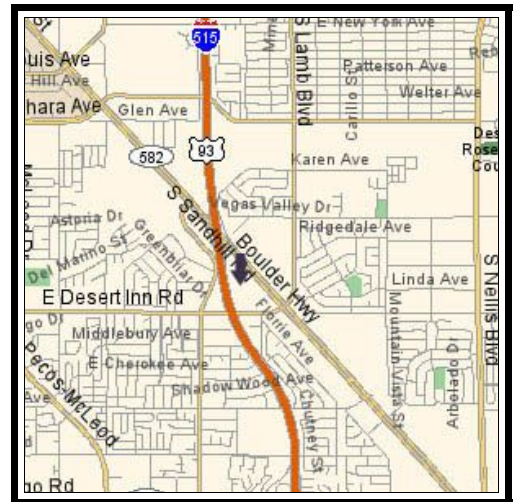

Available Painted Bulletin
Las Vegas, Nevada

LOCATION:

U.S. Hwy 95 EL @ Boulder Hwy

DOUBLE READER- Hwy 95 & Boulder Hwy

North/Face

14' x 48'

Illuminated

DEC: 109,820 (3,294,600 per month)

Monthly Rate:

\$3,000.00 GROSS for a 12-month agreement term.

Vinyl Production & Installation of one (1) design is included in the monthly rate.

Eagle Display Services, LLC.

8697 N. Fuller Avenue - Fresno, CA 93720 877-66-EAGLE www.eagledisplays.com