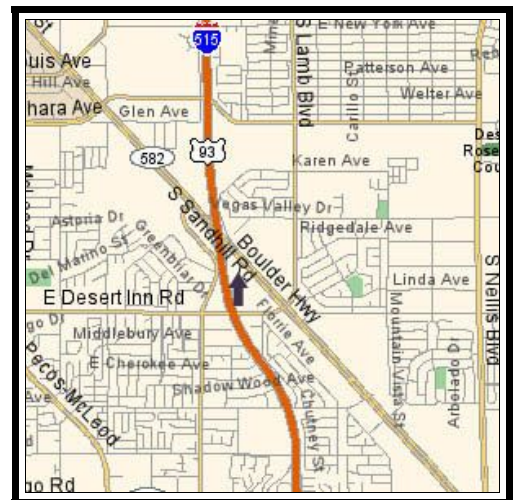

Eagle Display Services, LLC.

8697 N. Fuller Avenue - Fresno, CA 93720 877-66-EAGLE www.eagledisplays.com