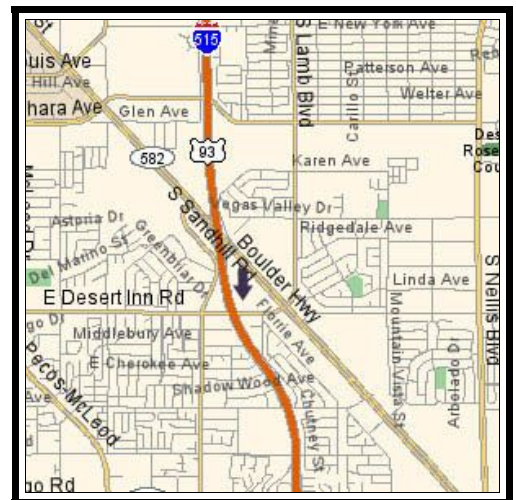

Eagle Display Services, LLC.

8697 N. Fuller Avenue - Fresno, CA 93720 877-66-EAGLE www.eagledisplays.com